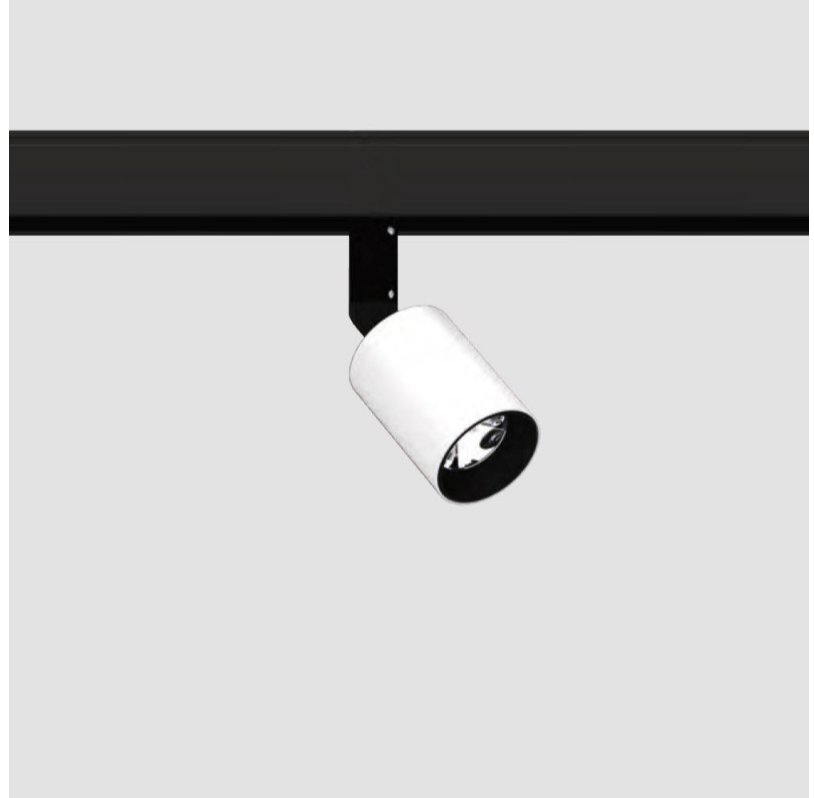

1. To build a product code in our configurator select the specify button on the base model # product page
2. To build a manual product code on this datasheet choose from the options listed below in blue font and add the suffix to the base model #

GENERAL

Series: Centriq
Subseries: Centriq for Clicktrack
Brand: Prolicht
Division: Architectural
Mounting Type: Track
Mounting Location: Ceiling
Subcategory: Spots

PHYSICAL

Shape: Cylinder
Diameter (mm): 30
Diameter (in): 1 3/16
Length (mm): 170
Length (in): 6 11/16
Height (mm): 74
Height (in): 2 15/16
Light Distribution: Adjustable / Direct
Fixture Finish: SSR / BKV / CWI / CRY / HAB / UFT / ITA / RUA / FTG / MYG / LOD / PUS / FRO / FUP / KIA / POP / BLS / SPG / MEY / GOH / GUM / CHC / COM / ABZ / JAG / OBR / MOS / ROR
Fixture Material: Aluminum

ELECTRICAL

Lamp Type: LED (Zhaga Standard)
Input Wattage (W): 4
Total Output Wattage (W): 3.6
Dimming: Non-Dimmable
Driver Included: No
Driver Location: Remote
Driver Type: Constant Voltage - Universal
Driver Class: Class 2
Input Voltage (V): 48
Constant Current (mA): 340
Upon Request: 0-10Vdc dimming / DALI dimming

LED

Number of LEDs: 1
Color Temperature (°K): 2700 / 3000 / 4000
Max. Delivered Lumen (lm): 260 / 270 / 290
CRI: >90 CRI

OPTICAL

Optic°: 24 / 32
Adjustability: Rotational 360°; Tilt 90° (±45°)

RATINGS AND CERTIFICATIONS

Certified By: Certified for North American Standards
IP rating: IP20