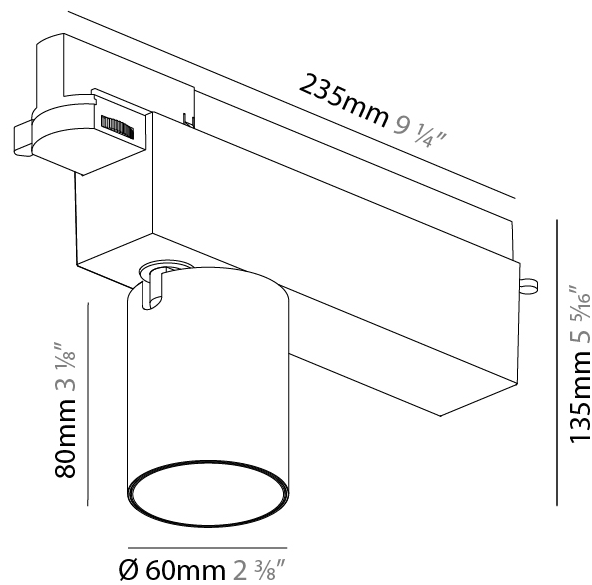

PHYSICAL

Shape: Cylinder
Diameter (mm): 60
Diameter (in): 2 3/8
Length (mm): 235
Length (in): 9 1/4
Height (mm): 135
Height (in): 5 5/16
Light Distribution: Adjustable / Direct
Weight (kg): 0.7
Weight (lbs): 1.54
Installation Requirement: Track or profile system
Fixture Finish: SSR / BKV / CWI / CRY / HAB / UFT / ITA / RUA / FTG / MYG / LOD / PUS / FRO / FUP / KIA / POP / BLS / SPG / MEY / GOH / GUM / CHC / COM / ABZ / JAG / OBR / MOS / ROR
Fixture Material: Aluminum Die Cast

ELECTRICAL

Lamp Type: LED (Zhaga Standard)
Input Wattage (W): 12 / 15
Total Output Wattage (W): 10.8 / 13.5
Dimming: Tri-Mode (Non-Dimming and Phase Dimming (120Vac only) and 0-10V Dimming)
Driver Included: Yes
Driver Location: Integrated
Driver Type: Constant Current - Universal
Driver Class: Class 2
Input Voltage (V): 120 - 277
Constant Current (MA): 350

LED

Number of LEDs: 1
Color Temperature (°K): 2700 / 3000 / 3500 / 4000
Max. Delivered Lumen (lm): 520 / 580 / 627 / 640
Nominal Lumen (lm): 960 / 1070 / 1156 / 1180
CRI: >90 CRI
Lamp Life (hrs): 50000
Upon Request: Special Color Temperature Special Led

OPTICAL

Beam Angle: 8
Adjustability: Rotational 340°; Tilt 90°
Upon Request: Special Beam Angles

RATINGS AND CERTIFICATIONS

Certified By: Certified for North American Standards
IP rating: IP20

PROJECT	
TYPE	
SPECIFIER	
QUANTITY	
DATE