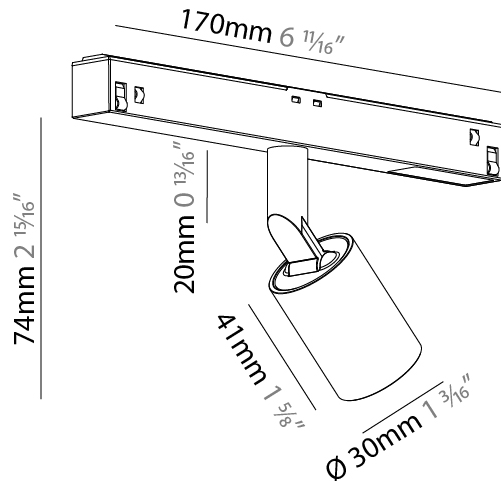

1. To build a product code in our configurator select the specify button on the base model # product page
2. To build a manual product code on this datasheet choose from the options listed below in blue font and add the suffix to the base model #

GENERAL

Series: Centriq
Subseries: Centriq for Clicktrack
Brand: Prolicht
Division: Architectural
Mounting Type: Track
Mounting Location: Ceiling
Subcategory: Spots

PHYSICAL

Shape: Cylinder
Diameter (mm): 40
Diameter (in): 1 9/16
Length (mm): 170
Length (in): 6 11/16
Height (mm): 88
Height (in): 3 7/16
Light Distribution: Adjustable / Direct
Fixture Finish: SSR / BKV / CWI / CRY / HAB / UFT / ITA / RUA / FTG / MYG / LOD / PUS / FRO / FUP / KIA / POP / BLS / SPG / MEY / GOH / GUM / CHC / COM / ABZ / JAG / OBR / MOS / ROR
Fixture Material: Aluminum

ELECTRICAL

Lamp Type: LED (Zhaga Standard)
Input Wattage (W): 6
Total Output Wattage (W): 5.4
Dimming: Non-Dimmable
Driver Included: No
Driver Location: Remote
Driver Type: Constant Voltage - Universal
Driver Class: Class 2
Input Voltage (V): 48
Constant Current (mA): 340
Upon Request: 0-10Vdc dimming / DALI dimming

LED

Number of LEDs: 1
Color Temperature (°K): 2700 / 3000 / 4000
Max. Delivered Lumen (lm): 494 / 519 / 526
CRI: >90 CRI

OPTICAL

Reflector°: 20 / 40 / 50
Optic°: 31 / 36
Adjustability: Rotational 360°; Tilt 90° (±45°)

RATINGS AND CERTIFICATIONS

Certified By: Certified for North American Standards
IP rating: IP20