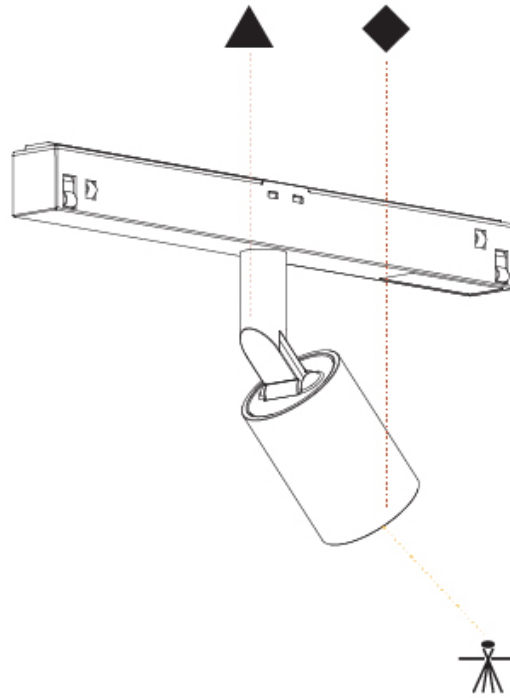

CENTRIQ FOR CLICKTRACK TRACK

A3T105-

PROJECT

TYPE

SPECIFIER

QUANTITY

DATE

A