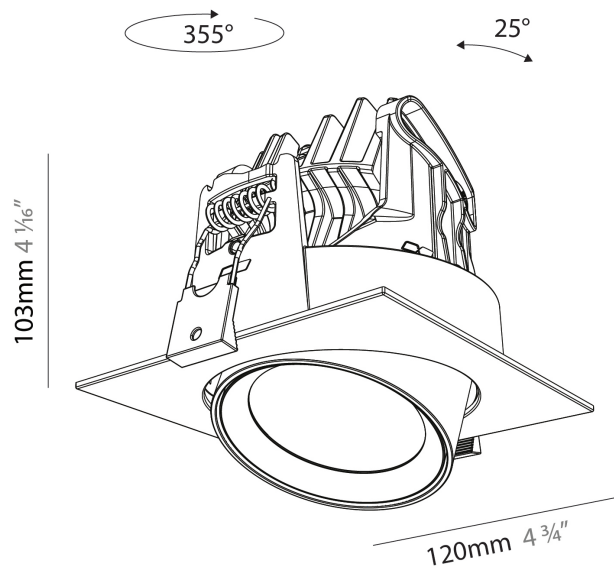

GENERAL

Series: Centriq
Subseries: Centriq Square Adjustable
Brand: Prolicht
Division: Architectural
Mounting Type: Recessed
Mounting Location: Ceiling
Subcategory: Spots

PHYSICAL

Shape: Cylinder
Diameter (mm): 120
Diameter (in): 4 3/4
Length (mm): 120
Length (in): 4 3/4
Height (mm): 105
Height (in): 4 1/8
Min. Recessing Depth (mm): 120
Min. Recessing Depth (in): 4 3/4
Light Distribution: Adjustable / Direct
Weight (kg): 0.665
Diffuser: Lens Pack - No Lens / Opal / Linear Spread Lens / Honeycomb / Spread Lens
Fixture Finish: SSR / BKV / CWI / CRY / HAB / UFT / ITA / RUA / FTG / MYG / LOD / PUS / FRO / FUP / KIA / POP / BLS / SPG / MEY / GOH / GUM / CHC / COM / ABZ / JAG / OBR / MOS / ROR
Fixture Material: Aluminum
Cut-out Measurements: Dia. 112mm / 4 7/16"

ELECTRICAL

Lamp Type: LED (Zhaga Standard)
Input Wattage (W): 27.4
Total Output Wattage (W): 24.6
Dimming: Dali Dimming
Driver Included: No
Driver Location: Remote
Driver Type: Constant Current - Universal
Driver Class: Class 2
Input Voltage (V): 120 - 277
Constant Current (MA): 700

LED

Color Temperature (°K): 2700-6500 Tunable White
Max. Delivered Lumen (lm): 2058 - 2329
Nominal Lumen (lm): 2497 - 2827
CRI: >90 CRI
Lamp Life (hrs): 50000

OPTICAL

Reflector°: 24 / 34 / 54
Adjustability: Rotational 350° / Tilt 25°

RATINGS AND CERTIFICATIONS

Certified By: CSA Certified to UL and CSA Standards
IP rating: IP20