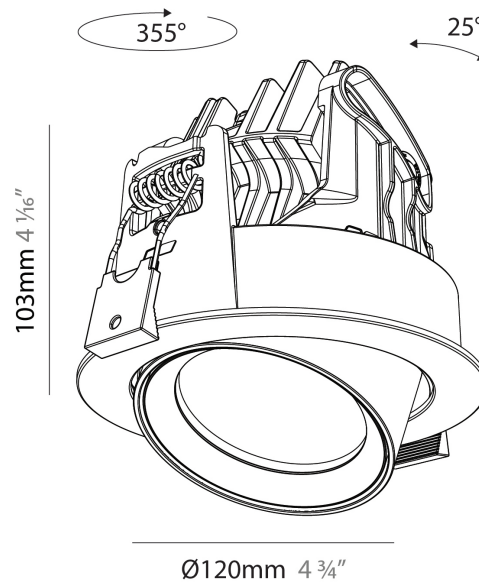

GENERAL

Series: Centriq
Subseries: Centriq Round Adjustable
Brand: Prolicht
Division: Architectural
Mounting Type: Recessed
Mounting Location: Ceiling
Subcategory: Spots

PHYSICAL

Shape: Cylinder
Diameter (mm): 120
Diameter (in): 4 3/4
Height (mm): 105
Height (in): 4 1/8
Min. Recessing Depth (mm): 120
Min. Recessing Depth (in): 4 3/4
Light Distribution: Adjustable / Direct
Weight (kg): 0.651
Diffuser: Lens Pack - No Lens / Opal / Linear Spread Lens / Honeycomb / Spread Lens
Fixture Finish: SSR / BKV / CWI / CRY / HAB / UFT / ITA / RUA / FTG / MYG / LOD / PUS / FRO / FUP / KIA / POP / BLS / SPG / MEY / GOH / GUM / CHC / COM / ABZ / JAG / OBR / MOS / ROR
Fixture Material: Aluminum
Cut-out Measurements: Dia. 112mm / 4 7/16"

ELECTRICAL

Lamp Type: LED (Zhaga Standard)
Input Wattage (W): 27.4
Total Output Wattage (W): 24.6
Dimming: Dali Dimming
Driver Included: No
Driver Location: Remote
Driver Type: Constant Current - Universal
Driver Class: Class 2
Input Voltage (V): 120 - 277
Constant Current (MA): 700

LED

Color Temperature (°K): 2700-6500 Tunable White
Max. Delivered Lumen (lm): Max 2403
Nominal Lumen (lm): 2827
CRI: >90 CRI
Lamp Life (hrs): 50000

OPTICAL

Reflector°: 24 / 34 / 54
Adjustability: Rotational 350°; Tilt 90°

RATINGS AND CERTIFICATIONS

Certified By: Certified for North American Standards
IP rating: IP20