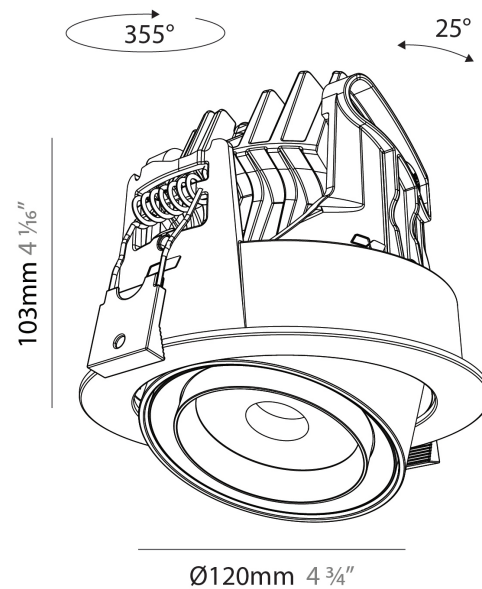

GENERAL

Series: Centriq
Subseries: Centriq Round Flex Adjustable
Brand: Prolicht
Division: Architectural
Mounting Type: Recessed
Mounting Location: Ceiling
Subcategory: Spots

PHYSICAL

Shape: Cylinder
Diameter (mm): 120
Diameter (in): 4 ¾
Height (mm): 105
Height (in): 4 ¼
Min. Recessing Depth (mm): 120
Min. Recessing Depth (in): 4 ¾
Light Distribution: Adjustable / Direct
Weight (kg): 0.666
Fixture Finish: SSR / BKV / CWI / CRY / HAB / UFT / ITA / RUA / FTG / MYG / LOD / PUS / FRO / FUP / KIA / POP / BLS / SPG / MEY / GOH / GUM / CHC / COM / ABZ / JAG / OBR / MOS / ROR
Fixture Material: Aluminum
Cut-out Measurements: Dia. 112mm / 4 7/16"

ELECTRICAL

Lamp Type: LED (Zhaga Standard)
Input Wattage (W): 8.2
Total Output Wattage (W): 7.3
Dimming: Dali Dimming
Driver Included: No
Driver Location: Remote
Driver Type: Constant Current - Universal
Driver Class: Class 2
Input Voltage (V): 120 - 277
Constant Current (MA): 200

LED

Color Temperature (°K): 2700-6500 Tunable White
Max. Delivered Lumen (lm): 391 - 451
Nominal Lumen (lm): 576 - 664
CRI: >90 CRI
Lamp Life (hrs): 50000

OPTICAL

Beam Angle: 14 - 46
Adjustability: Rotational 350° / Tilt 25°

RATINGS AND CERTIFICATIONS

Certified By: CSA Certified to UL and CSA Standards
IP rating: IP20